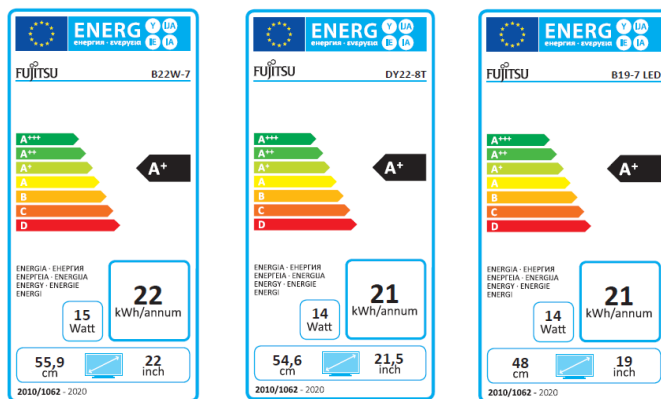

Sales name	B22W-7 LED	B22-8 TS Pro	B19-7 LED
Model name for certificate	B22W-7	DY22-8T	DY19-7
Power consumption Standby	0.19W	0.16W	0.21W
Power consumption Off	0.16W	0.12W	0.19W
Resolution (h/v)	1680 x 1050	1920 x 1080	1280 x 1024