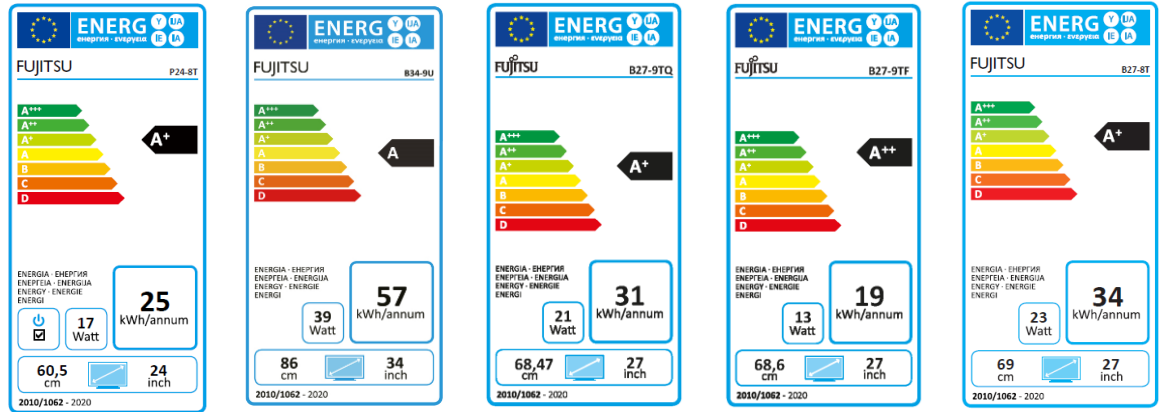

Sales name	P24-8 TE Pro	B34-9 UE	B27-9 TE/TS QHD	B27-9 TE/TS FHD	B27-8 TE Pro
Model name for certificate	P24-8T	B34-9U	B27-9TQ	B27-9TF	B27-8T
Power consumption Standby	0.27W	0.25W	0.17	0.19	0.32W
Power consumption Off	0.15W	0.19W	0.16	0.14	0.27W
Resolution (h/v)	1920 x 1080	3400 x 1440	2560x1440	1920x1080	1920 x 1080