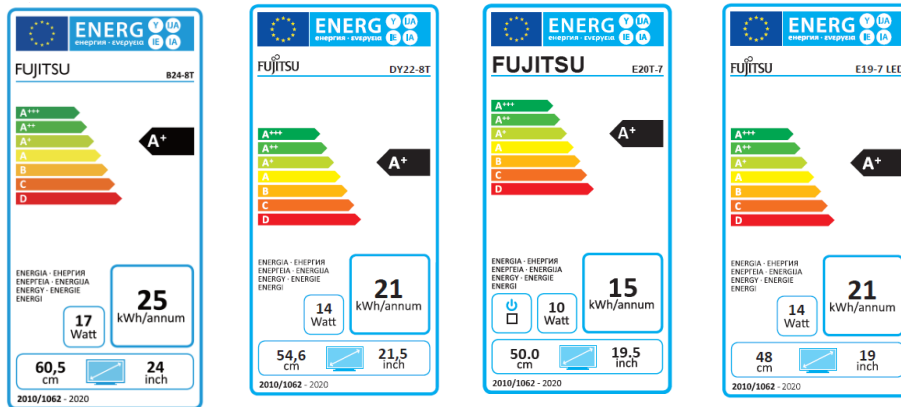

Sales name	E24-8 TS Pro	E22-8 TS Pro	E20T-7 LED	E19-7 LED
Model name for certificate	B24-8T	DY22-8T	E20T-7	E19-7 LED
Power consumption Standby	0.2W	0.16W	0.2W	0.22W
Power consumption Off	0.1W	0.12W	0.2W	0.19W
Resolution (h/v)	1920 x 1080	1920 x 1080	1600 x 900	1280 x 1024