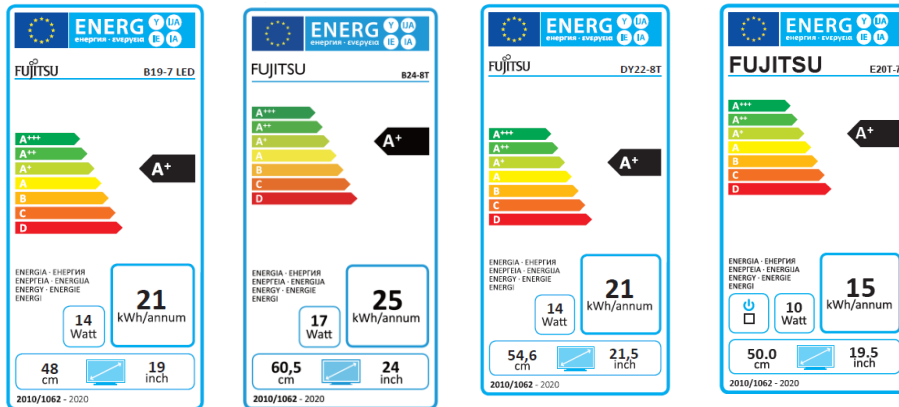

Sales name	B19-7 LED	E24-8 TS Pro	E22-8 TS Pro	E20T-7 LED
Model name for certificate	DY19-7	B24-8T	DY22-8T	E20T-7
Power consumption Standby	0.21W	0.2W	0.16W	0.2W
Power consumption Off	0.19W	0.1W	0.12W	0.2W
Resolution (h/v)	1280 x 1024	1920 x 1080	1920 x 1080	1600 x 900