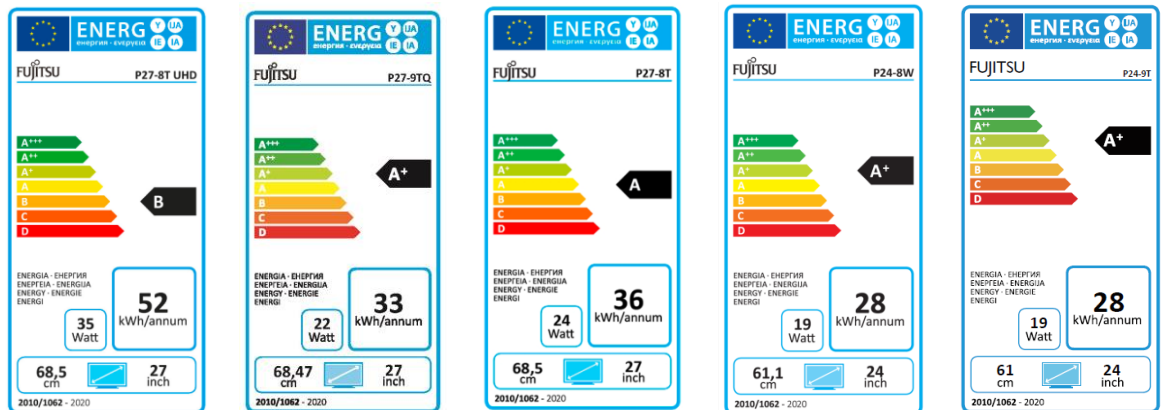

White Paper FUJITSU Displays - EU Energy Efficiency Class

Product fiche according to EU regulation 1062/2010 Appendix 3

For displays with HDMI interface the EU regulation 1062/2010 declared Energy Efficiency Class labels and product fiches as mandatory for TVs and TV monitors.

FUJITSU Displays are clearly defined and positioned as data monitors for professional office, graphic or special applications like medical review or 24/7 usage.

Although FUJITSU Displays are not positioned as TV monitors we provide data according to EU regulation 1062/2010 for the following displays:

Sales name	P27-8 TS UHD	P27-9 TS QHD	P27-8 TS/TE PRO	P24-8 WE Neo	P24-9 TE
Model name for certificate	P27-8T UHD	P27-9TQ	P27-8T	P24-8W	P24-9T
Power consumption Standby	0.4W	0.24	0.29W	0.3W	0.3W
Power consumption Off	0.3W	0.22	0.25W	0.2W	0.26W
Resolution (h/v)	3840 x 2160	2560x1440	2560 x 1440	1920 x 1200	1920 x 1080