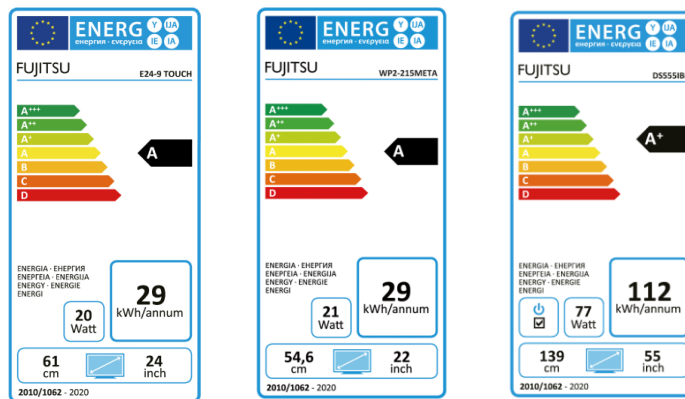

Sales name	E24-9 TOUCH	E22 Touch	XL55-1 TOUCH
Model name for certificate	E24-9 TOUCH	WP2-215META	DS555IBP
Power consumption Standby	0.29W	0.4W	0.5W
Power consumption Off	0.24W	0.3W	0.0W
Resolution (h/v)	1920 x 1080	1920 x 1080	1920 x 1080

Contact

FUJITSU Technology Solutions
E-mail: ccd.info@ts.fujitsu.com
Website: <http://www.fujitsu.com/fts>
2018-03-06 CE EN

All rights reserved, including intellectual property rights. Technical data subject to modifications and delivery subject to availability. Any liability that the data and illustrations are complete, actual or correct is excluded. Designations may be trademarks and/or copyrights of the respective manufacturer, the use of which by third parties for their own purposes may infringe the rights of such owner. For further information see: <http://ts.fujitsu.com/terms_of_use.html>
Copyright Fujitsu Technology Solutions GmbH 2016