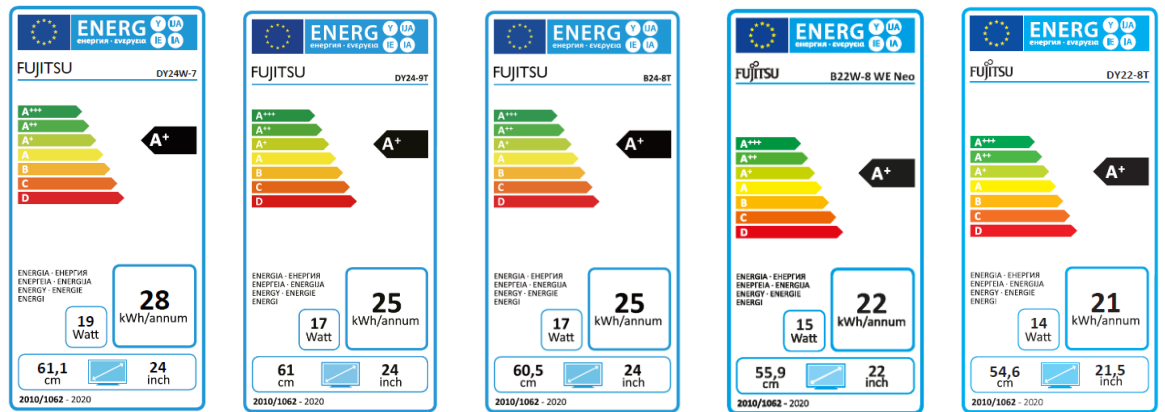

Sales name	B24W-7 LED	B24-9 TE/TS	B24-8 TE/TS Pro	B22-8 WE Neo	B22-8 TS Pro
Model name for certificate	DY24W-7	DY24-9T	B24-8T	B22-8 WE Neo	DY22-8T
Power consumption Standby	0.22W	0.32W	0.17W	0.19W	0.16W
Power consumption Off	0.15W	0.21W	0.16W	0.16W	0.12W
Resolution (h/v)	1920 x 1200	1920 x 1080	1920 x 1080	1680 x 1050	1920 x 1080