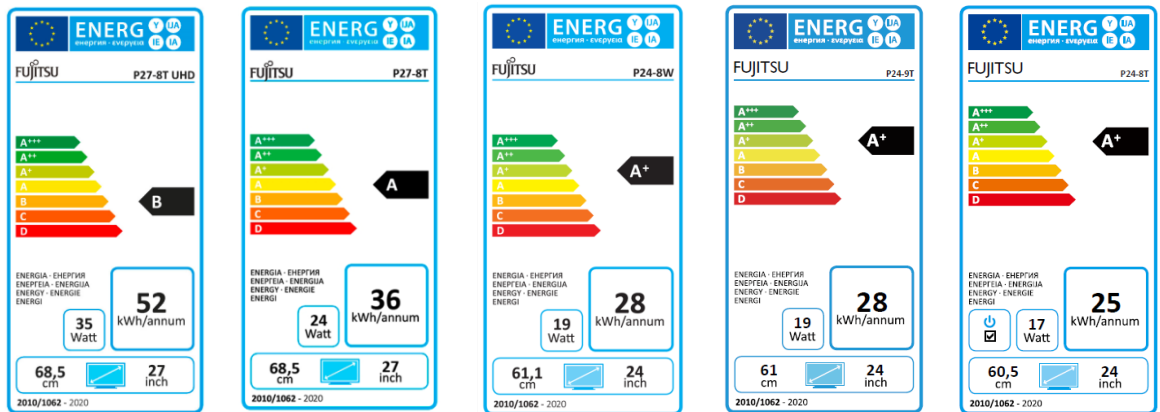

White Paper FUJITSU Displays - EU Energy Efficiency Class

Product fiche according to EU regulation 1062/2010 Appendix 3

For displays with HDMI interface the EU regulation 1062/2010 declared Energy Efficiency Class labels and product fiches as mandatory for TVs and TV monitors.

FUJITSU Displays are clearly defined and positioned as data monitors for professional office, graphic or special applications like medical review or 24/7 usage.

Although FUJITSU Displays are not positioned as TV monitors we provide data according to EU regulation 1062/2010 for the following displays:

Sales name	P27-8 TS UHD	P27-8 TS/TE PRO	P24-8 WSWE Pro/Neo	P24-9 TE	P24-8 TE Pro
Model name for certificate	P27-8T UHD	P27-8T	P24-8W	P24-9T	P24-8T
Power consumption Standby	0.4W	0.29W	0.3W	0.3W	0.27W
Power consumption Off	0.3W	0.25W	0.2W	0.26W	0.15W
Resolution (h/v)	3840 x 2160	2560 x 1440	1920 x 1200	1920 x 1080	1920 x 1080