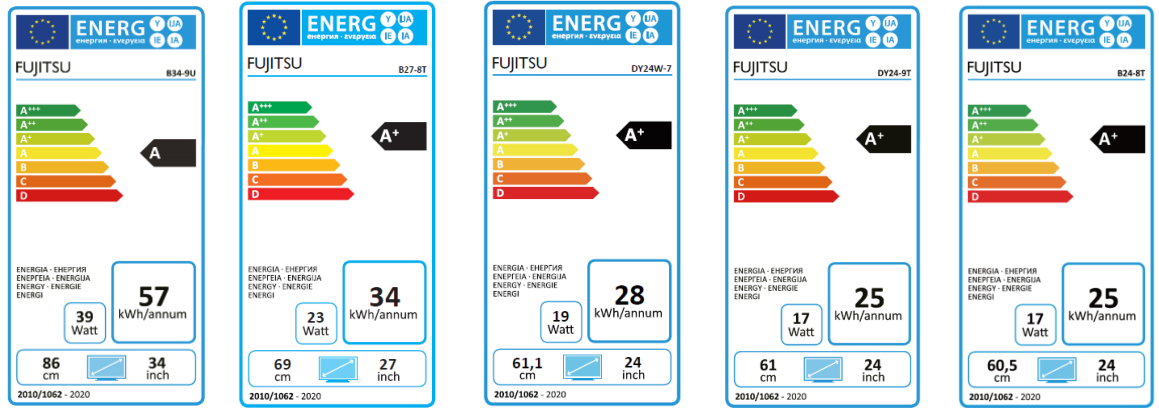

Sales name	B34-9 UE	B27-8 TE Pro	B24W-7 LED	B24-9 TE	B24-8 TE/TS Pro
Model name for certificate	B34-9U	B27-8T	DY24W-7	DY24-9T	B24-8T
Power consumption Standby	0.25W	0.32W	0.22W	0.32W	0.17W
Power consumption Off	0.19W	0.27W	0.15W	0.21W	0.16W
Resolution (h/v)	3400 x 1440	1920 x 1080	1920 x 1200	1920 x 1080	1920 x 1080