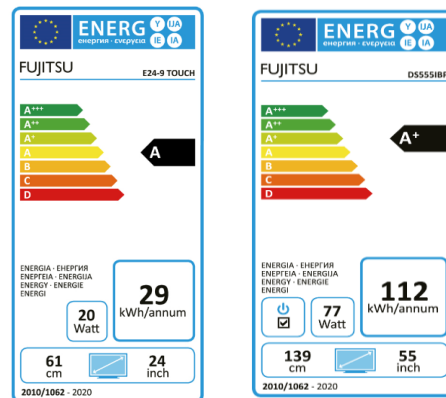

Sales name	E24-9 TOUCH	XL55-1 TOUCH
Model name for certificate	E24-9 TOUCH	DS555IBP
Power consumption Standby	0.29W	0.5W
Power consumption Off	0.24W	0.0W
Resolution (h/v)	1920 x 1080	1920 x 1080

Contact
FUJITSU Technology Solutions
E-mail: ccd.info@ts.fujitsu.com
Website: <http://www.fujitsu.com/fts>
2019-12-12 CE EN

All rights reserved, including intellectual property rights.
Technical data subject to modifications and delivery subject to availability. Any liability that the data and illustrations are complete, actual or correct is excluded. Designations may be trademarks and/ or copyrights of the respective manufacturer, the use of which by third parties for their own purposes may infringe the rights of such owner. For further information see: <http://ts.fujitsu.com/terms_of_use.html>
Copyright Fujitsu Technology Solutions GmbH 2019