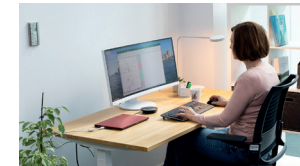

Fujitsu recommends Windows10 Pro for business.

Our offers for a future-oriented office

FUJITSU Workplace Solutions

Clean Desk 2.0

The perfect flexible digital workplace

- A classic two screen scenario with flexible arms and monitors
- Modular, retrofittable and non-destructive reversible
- Versatile monitor arms for space saving and flexibility
- Efficient work with extendable monitor arms that can be rotated through 90 degrees
- Only one cable for power delivery and data with a vendor independent USB Type-C

All-In-One Solution

Your bundled power workplace

- Space saving at its best with our backpack solution
- Diverse combinations of display and suitable Desktop PC possible
- Full connectivity with only one power plug and two cables
- Plenty of features provide a high usability as an individual work experience

Clean Desk Easy

Top Quality on top conditions

- Significant cost and space savings with this two-monitor scenario.
- Integrated USB Type-C port replicator in one of the displays.
- Daisy Chain: component wiring and monitor connection made uncomplicated.
- Dual Display Bundle comes without monitor stands.

Security - PalmVein

- Processed in the Clean Desks for highly safe operation

Innovative lighting concept for boosted productivity

- biodynamic light supports the human biorhythm and thus its well-being, as well as its performance
- Flexibility of lighting - light illuminates the workplace where work is being done
- Human Centric with maximum ergonomics by adjusting the light level individually