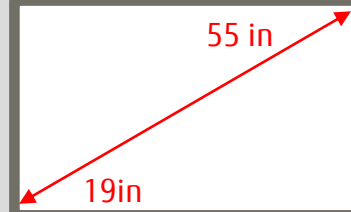

Multi-monitoring

Screen sizes ranging from 19-inches to 55-inches suitable for most business scenarios.

UWQHD

Screen resolution ranging from FHD to UWQHD ideal for normal and special scenarios.

FHD

Interfaces

Range of interfaces and built-in sensors for flexible, secure and human-centric computing .

Sensors

USAGE

Sectors | Scenarios

WHERE?

WHY?

CAD/CAE	Hi-resolution displays with consistent color accuracy and ultra-thin bezel housing.
AEC	4K UHD displays with ultra thin housing enabling multi-monitoring set ups for precision work
MEDIA	Factory calibrated enabling you to start straight out of the box for your creative projects.
FINANCE	Reliable displays with low failure rates ideal for 24/7 usage and multi-monitoring workspaces.
HEALTHCARE	Specific P-line displays can be used for clinical review applications.
EDUCATION	Versatile displays that can be used by design- and general purpose schools.
RETAIL	Reliable and robust 19- and 20-inch displays with low failure rates that are ideal for 24/7 usage.

Create the ideal Future Workplace scenarios with these recommended FUJITSU products and accessories for FUJITSU P/B/E/XL-line Displays