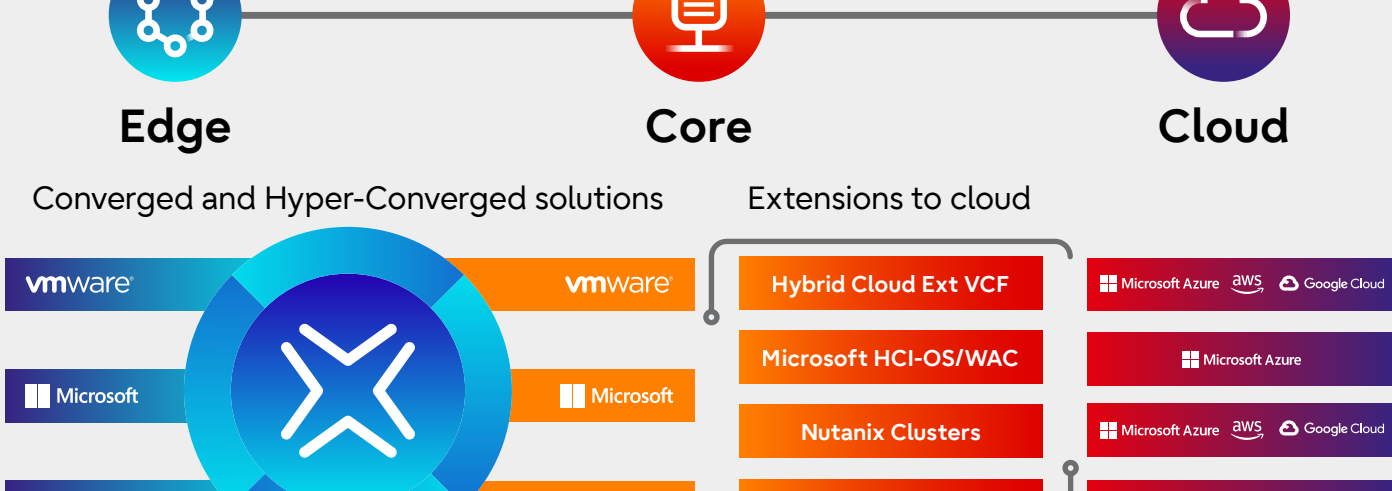

PRIMEFLEX supports virtualization across edge, core and cloud

with a complete Hybrid Cloud-enabled portfolio

8 reasons to build the foundation for your hybrid data architecture with Fujitsu PRIMEFLEX

- Simplify your path to Hybrid Cloud
- Accelerate time to production
- Reduce lifecycle costs
- Streamline your operations

- Drive your business with cutting-edge technology
- Gain outstanding expert support
- Achieve faster business innovation
- Work with a partner you can trust

"It quickly became clear that Fujitsu could provide all the technology we need and scale easily to a hybrid cloud solution. Moreover, in terms of cost, Fujitsu delivered the best bang for our buck."

Per Brantsing Karlsson
IT Manager, Akademiska Hus

"Fujitsu PRIMEFLEX® for SAP® HANA® arrived pre-configured based on our specifications so it was literally plug-and-play to install. That allowed us to quickly begin on-boarding the different parts of the business one by one."

Reda Loudiyi
CIO Diana Holding Group

"For us, Fujitsu Integrated System PRIMEFLEX for Storage Spaces Direct is around 30 percent more cost effective when compared with normal virtual hardware and traditional storage solutions."

Andreas Furtenbacher
CEO, iTAREX GmbH

"With PRIMEFLEX for Nutanix Enterprise Cloud, we have a completely integrated and future-proof hyperconverged infrastructure, which we can scale flexibly and administer easily."

Bernhard Fahr
Technical Director, GKV Service Center GmbH

intel. XEON PLATINUM

Intel® Xeon® Platinum processor

Learn more

www.fujitsu.com/global/primeflex