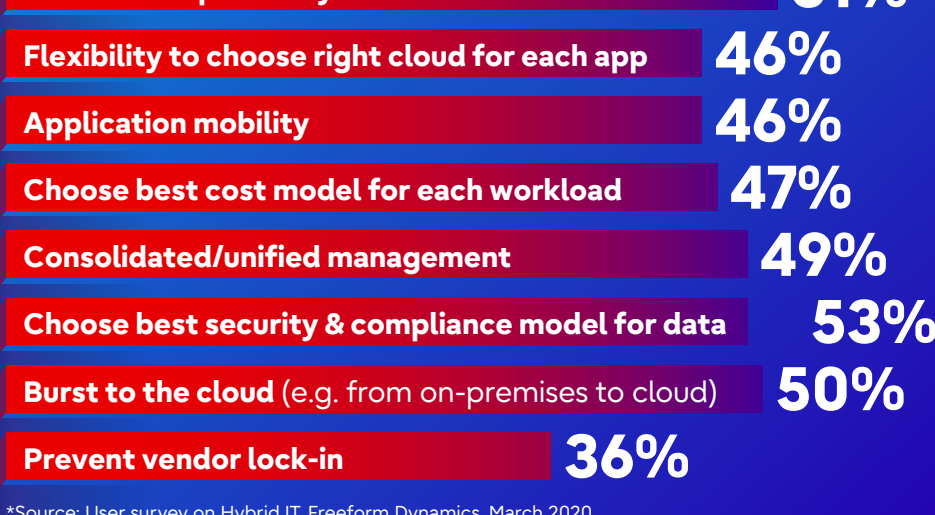

Value of a Hybrid Data Architecture

Percentage of top performers seeing significant benefit in these areas:

How do organizations want to build out their Hybrid Data Architecture?

Building your own Hybrid Data Architecture needs skills. Nearly three quarters of organizations see that as a challenge!

Integrated Systems are seen as an ideal foundation for a Hybrid Data Architecture!

Fujitsu PRIMEFLEX Integrated Systems designed for Hybrid Data Architectures

- Range of software-defined converged and hyper-converged infrastructures
- Choice of software stacks: VMware, Microsoft and Nutanix
- Standardized implementation services for fast time to production
- End-to-end solution support from a single point of contact