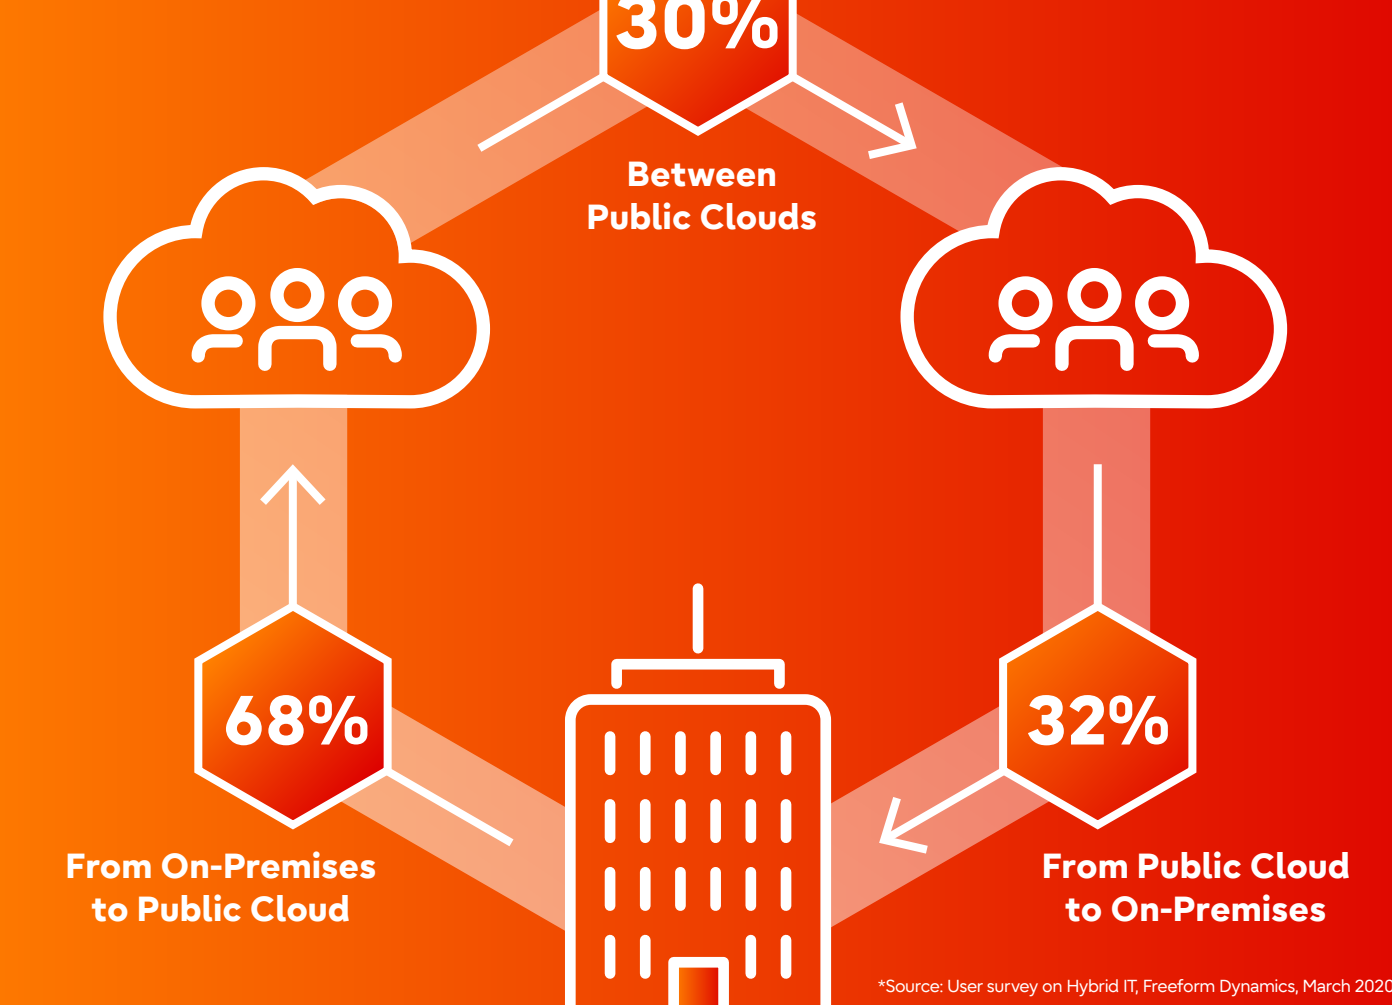

Reap the benefits of a hybrid data architecture

FUJITSU

Fujitsu Integrated Systems for Virtualization

Organizations use a range of workload delivery models. Migration is in all directions. In next two years:

Making it work seamlessly across edge, core and cloud is where a Hybrid Data Architecture comes in.