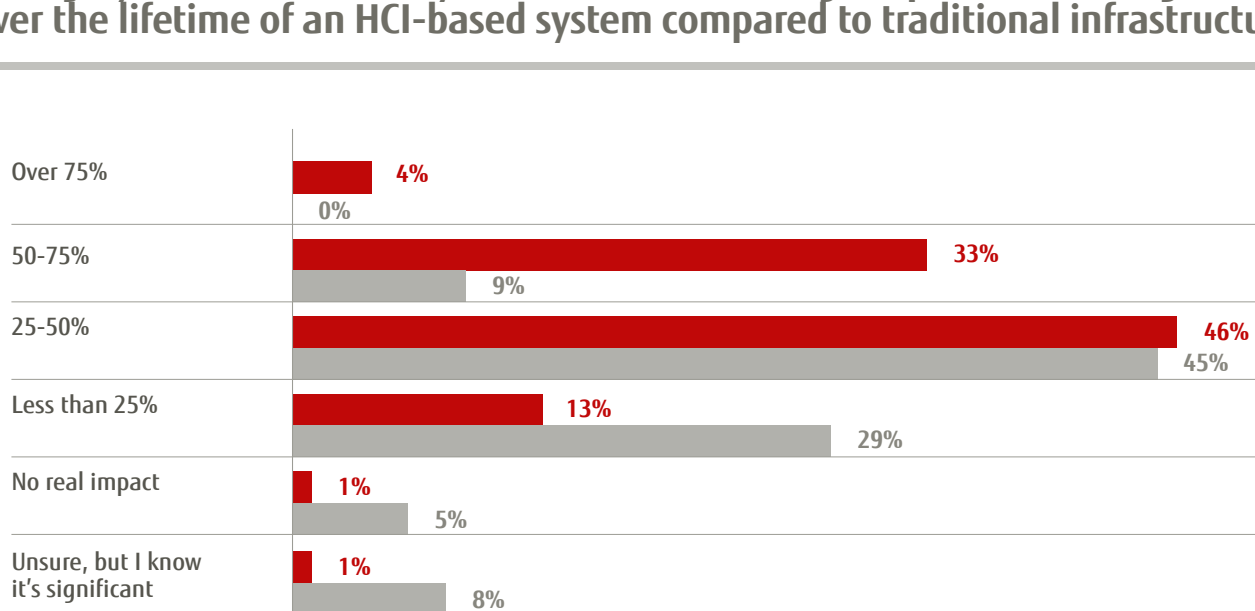

Savings over the lifetime of an HCI-based system compared to traditional infrastructure

Roughly how much would you estimate the savings or potential savings to be over the lifetime of an HCI-based system compared to traditional infrastructure?