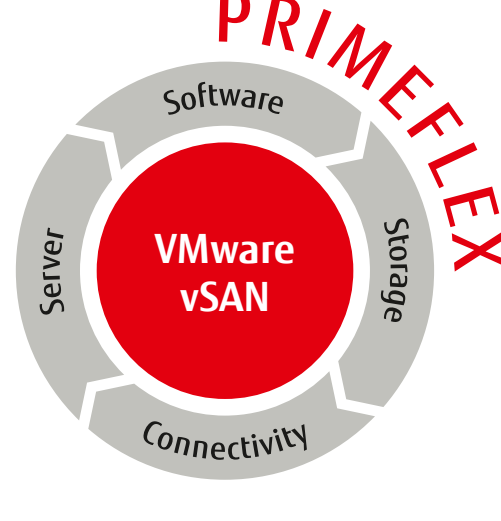

Accelerate Data Center Modernization

FUJITSU Integrated System PRIMEFLEX for VMware vSAN

Hyper-Converged Infrastructure (HCI)

HCI adopters are convinced:

Top performers confirm the link between HCI and superior service delivery. 83% of them are planning to increase investments in HCI over the next two years.

To what degree have you deployed hyper-converged infrastructures? And how do you see this changing over the next two years?

Why users have chosen HCI:

Discover FUJITSU Integrated System PRIMEFLEX for VMware vSAN

The VMware HCI appliance from Fujitsu that increases the operational experience of your data center infrastructure

- → Turnkey expert integrated system delivered ready-to-run
- → Tightly integrated VMware and Fujitsu life cycle management
- → Single point of contact for support for hardware and software

3 reasons why your HCI needs VMware vSAN:

Evolve without risk: seamlessly extend virtualization to storage

Reduce your TCO: make budgets go further with 50% lower TCO

Scale to tomorrow: be ready for future IT needs in cross-cloud era

Why users choose a pre-integrated system:

Areas, where users see significant cost, efficiency and risk benefits from the use of Integrated Systems:

Have you seen or would you expect significant cost, efficiency and risk benefits from pre-integration in these areas?

PRIMEFLEX for VMware vSAN dramatically simplifies the complete life-cycle of your VMware HCI environment – from design, to test, deployment, integration, operation, and maintenance

Savings over the lifetime of an HCI-based system compared to traditional infrastructure

Roughly how much would you estimate the savings or potential savings to be over the lifetime of an HCI-based system compared to traditional infrastructure?