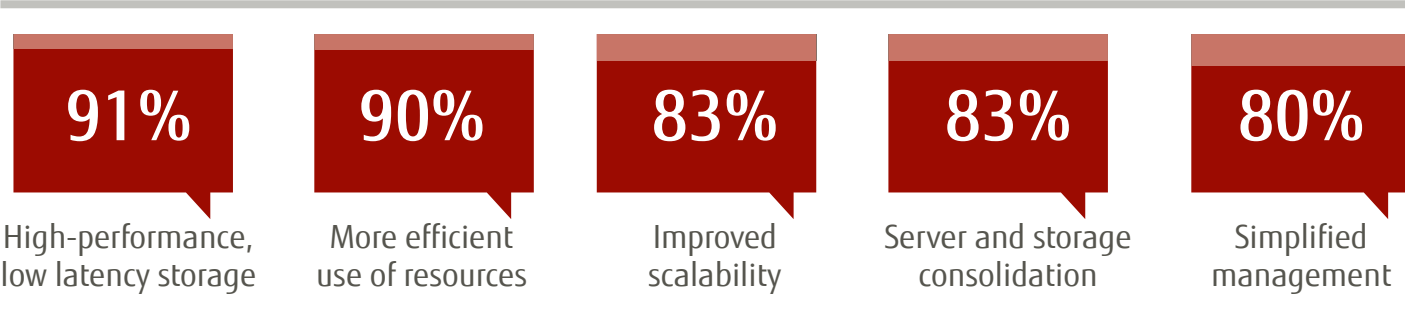

Why users have chosen HCI:

Discover FUJITSU Integrated System PRIMEFLEX for VMware vSAN

The VMware HCI appliance from Fujitsu that increases the operational experience of your data center infrastructure

- → Turnkey expert integrated system delivered ready-to-run
- → Tightly integrated VMware and Fujitsu life cycle management
- → Single point of contact for support for hardware and software