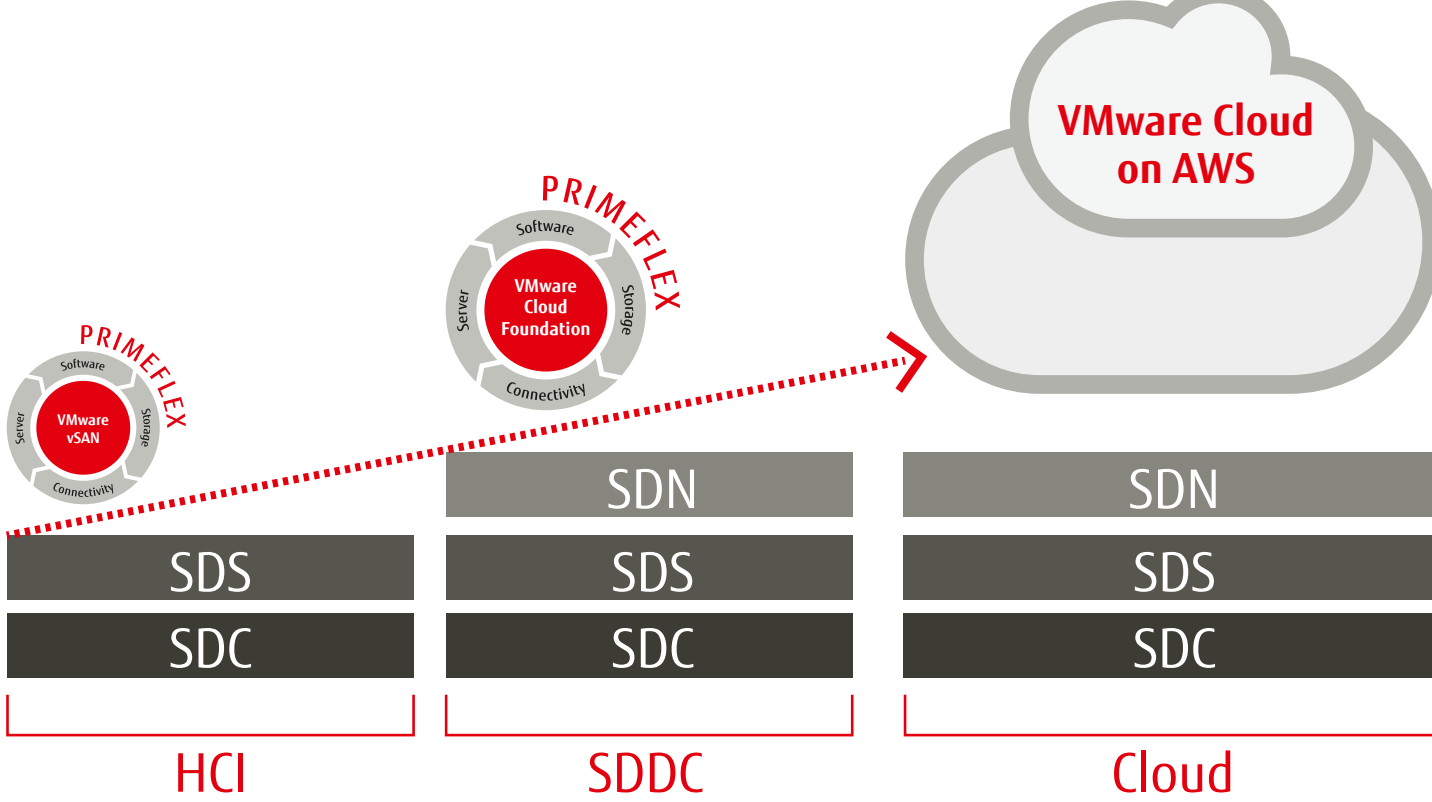

Take advantage of full SDDC and Cloud

Scale to full SDDC and Cloud with FUJITSU Integrated System PRIMEFLEX for VMware Cloud Foundation