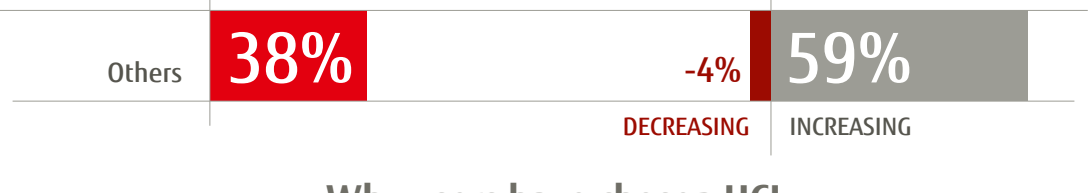

Hyper-Converged Infrastructure (HCI)

HCI adopters are convinced:

Top performers confirm the link between HCI and superior service delivery. 83% of them are planning to increase investments in HCI over the next two years.

To what degree have you deployed hyper-converged infrastructures? And how do you see this changing over the next two years?