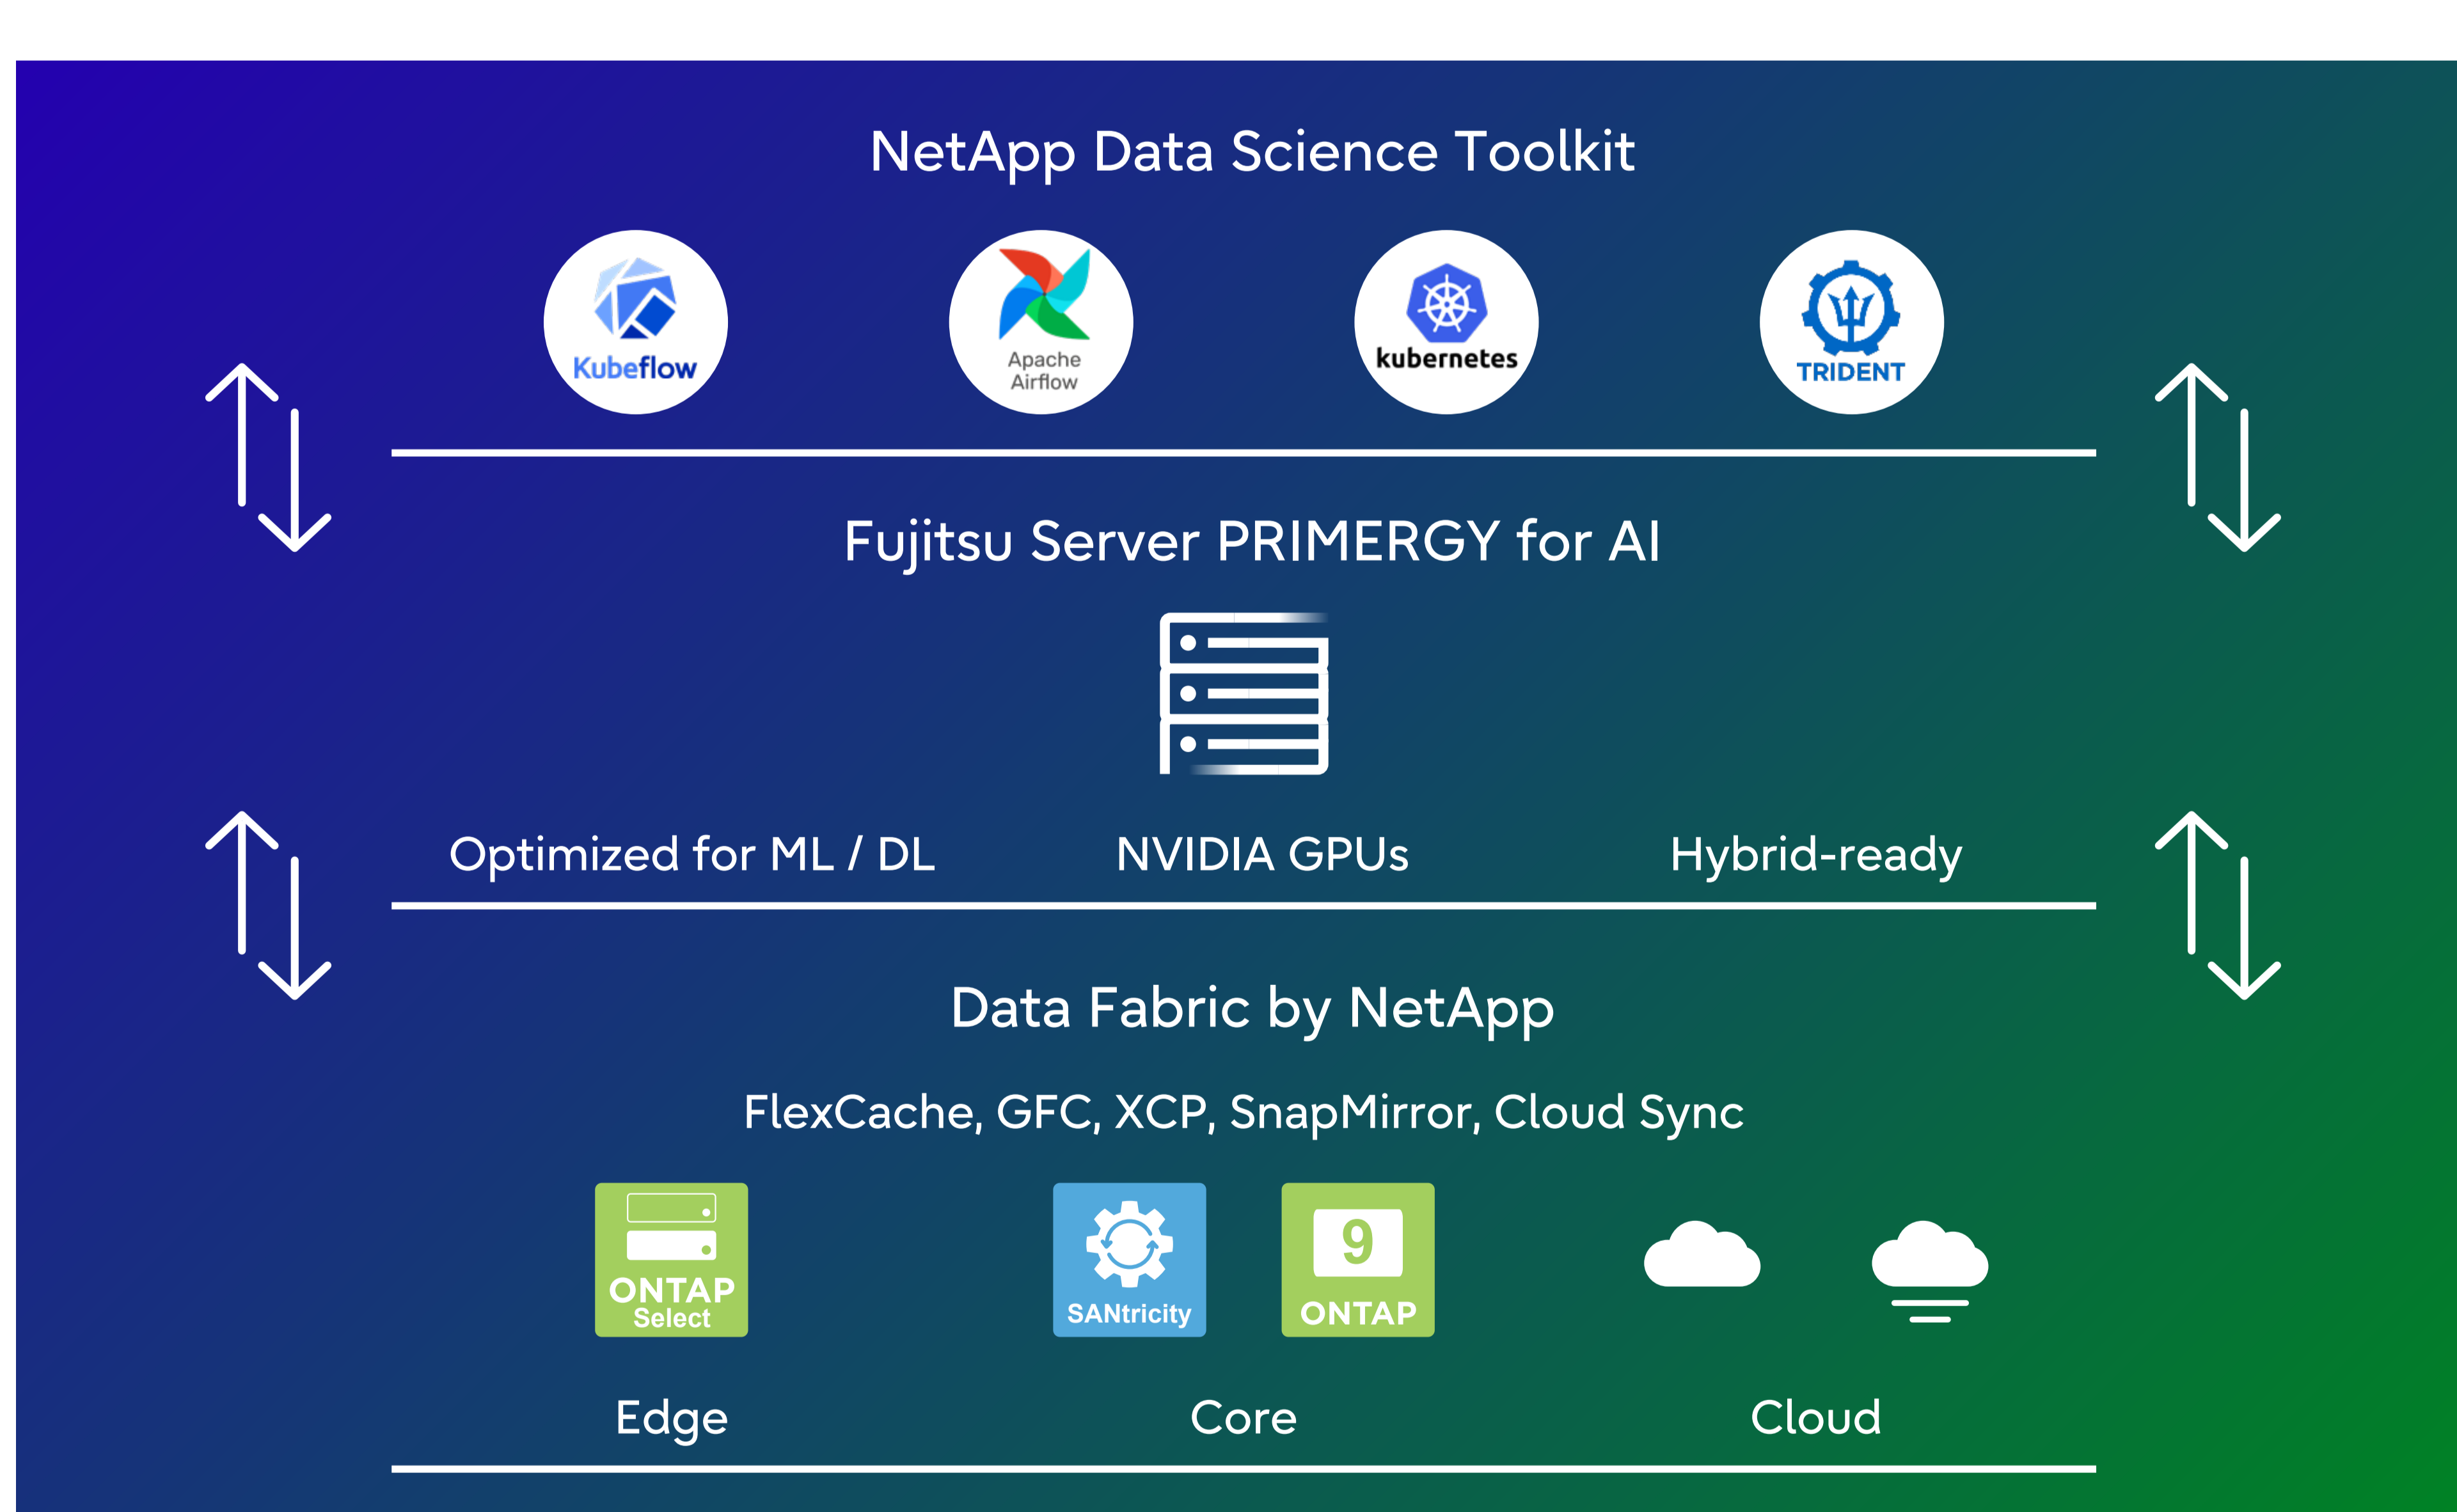

**Intensive carbon footprint:**  
Training one deep learning model = lifetime carbon emissions of five cars

...which is why deep learning was until recently in the supercomputing domain

**Highly flexible storage**  
along the AI workflow

## Winning combination for successful AI implementation: Fujitsu and NetApp AI Stack

Machine Learning and Deep Learning optimized architecture for Data Services

Data Fabric for unified data management across all phases of AI and in a distributed environment – Edge, Core & Cloud