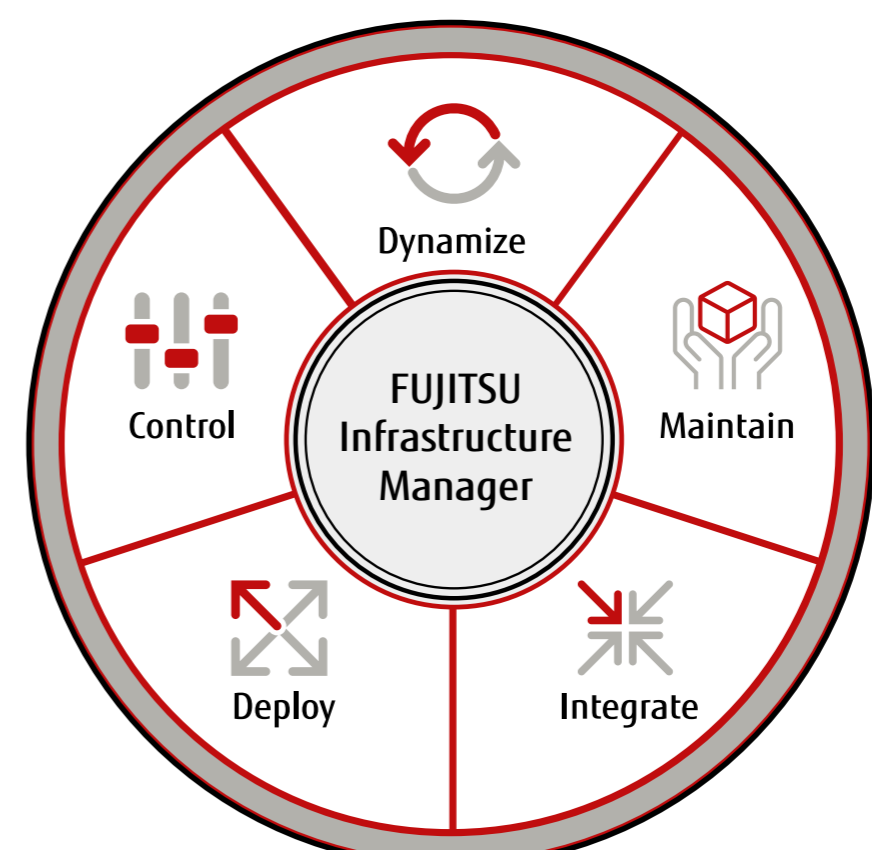

Fujitsu Software
Infrastructure Manager

Lianas and Fujitsu ISM

What do they have in common?

They build bridges and enable smooth interaction in the data jungle!

Fast and furious

LIANA

- Grows fast and high
- Connects animals and jungle residents

Fujitsu ISM

- 23 times faster in troubleshoots
- Centralizes all operations and monitors the entire IT infrastructure environment

The dynamic hidden champion

LIANA

- Forms bridges amidst the forest canopy, providing animals with paths across the forest

Fujitsu ISM

- Dynamizes the IT simple, sophisticated and efficient
- Integrates the IT seamlessly and manages it uniformly

Solid reliance

LIANA

- Used by animals and jungle residents – a solid guide

Fujitsu ISM

- Ensures 90% cost and time reduction with uniform management
- Reduces its power consumption by 50%

Build bridges in the data jungle

Fujitsu ISM provides a converged data center management tool enabling organizations to centralize all operations and monitoring for servers, storage, networking, facilities as well as power and cooling using a single user interface. Moreover ISM also enables the management of distributed data centers, including third-party devices.

- Deploy the IT fast, easy and reliable
- Control the IT centralized, easy and efficient
- Maintain the IT in any state and any place
- Integrate the IT seamless and manages it uniformly
- Dynamize the IT simple, sophisticated and efficient

© 2021 FUJITSU. All rights reserved. FUJITSU and FUJITSU logo are trademarks of Fujitsu Limited registered in many jurisdictions worldwide. Other product, service and company names mentioned herein may be trademarks of Fujitsu or other companies. This document is current as of the initial date of publication and subject to be changed by Fujitsu without notice. This material is provided for information purposes only and Fujitsu assumes no liability related to its use. We reserve the right to change delivery options or make technical modifications.

To find out more, please visit:

www.fujitsu.com/global/products/computing/servers/infrastructure-management/

shaping tomorrow with you