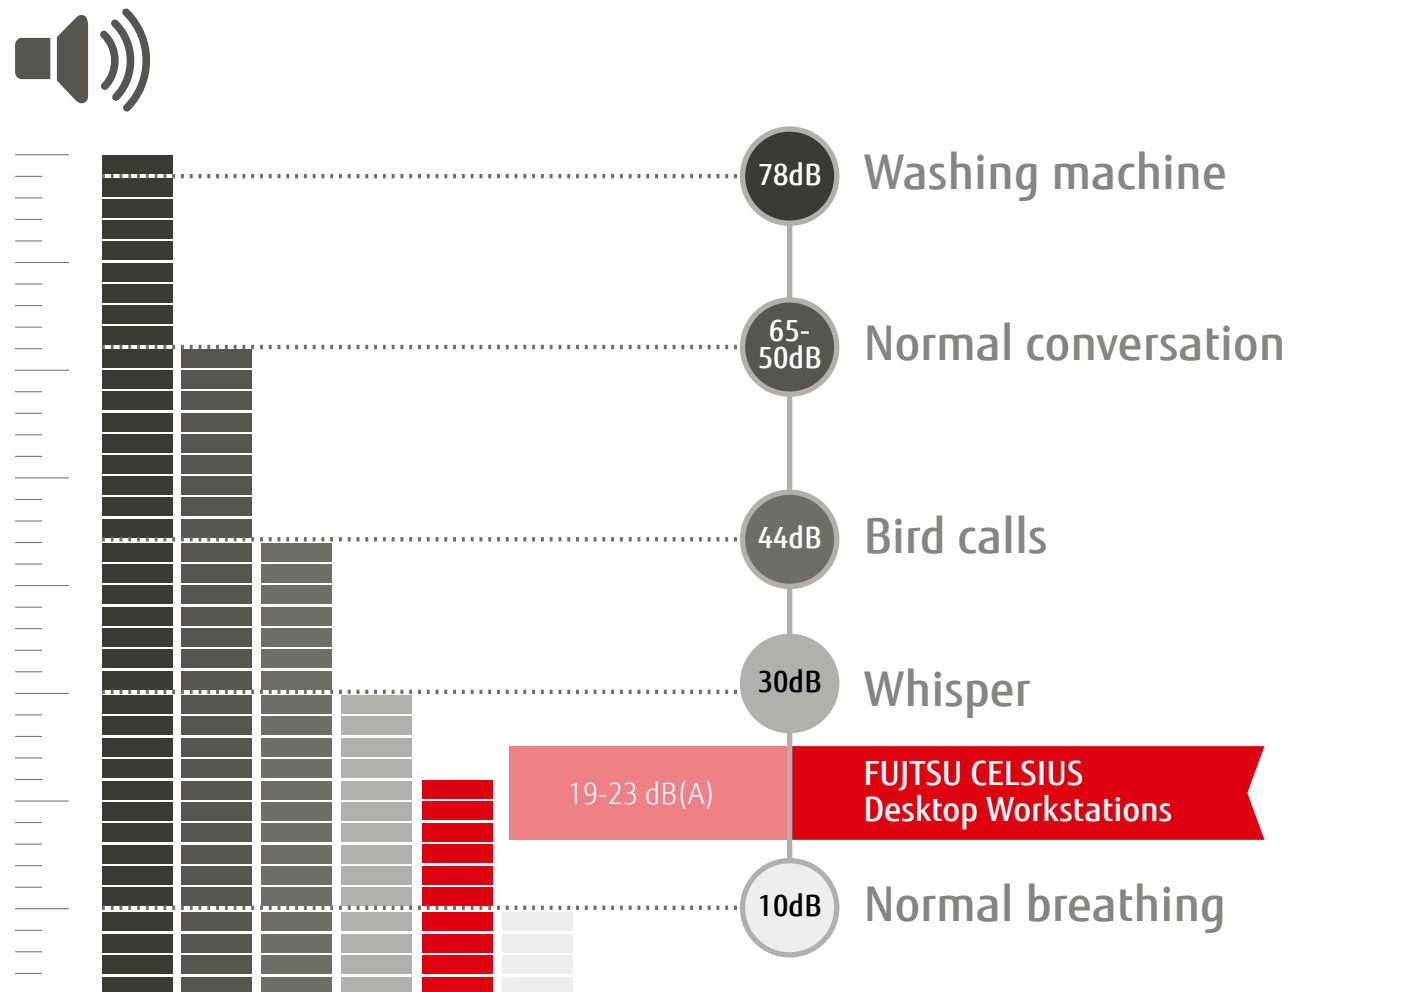

Be part of the Economy of Creators!
To find out more about how the CELSIUS workstation line-up can ignite your creativity, visit our VR web-site:
www.fujitsu.com/global/products/computing/pc/vr/

www.fujitsu.com/global/products/computing/pc/workstations/