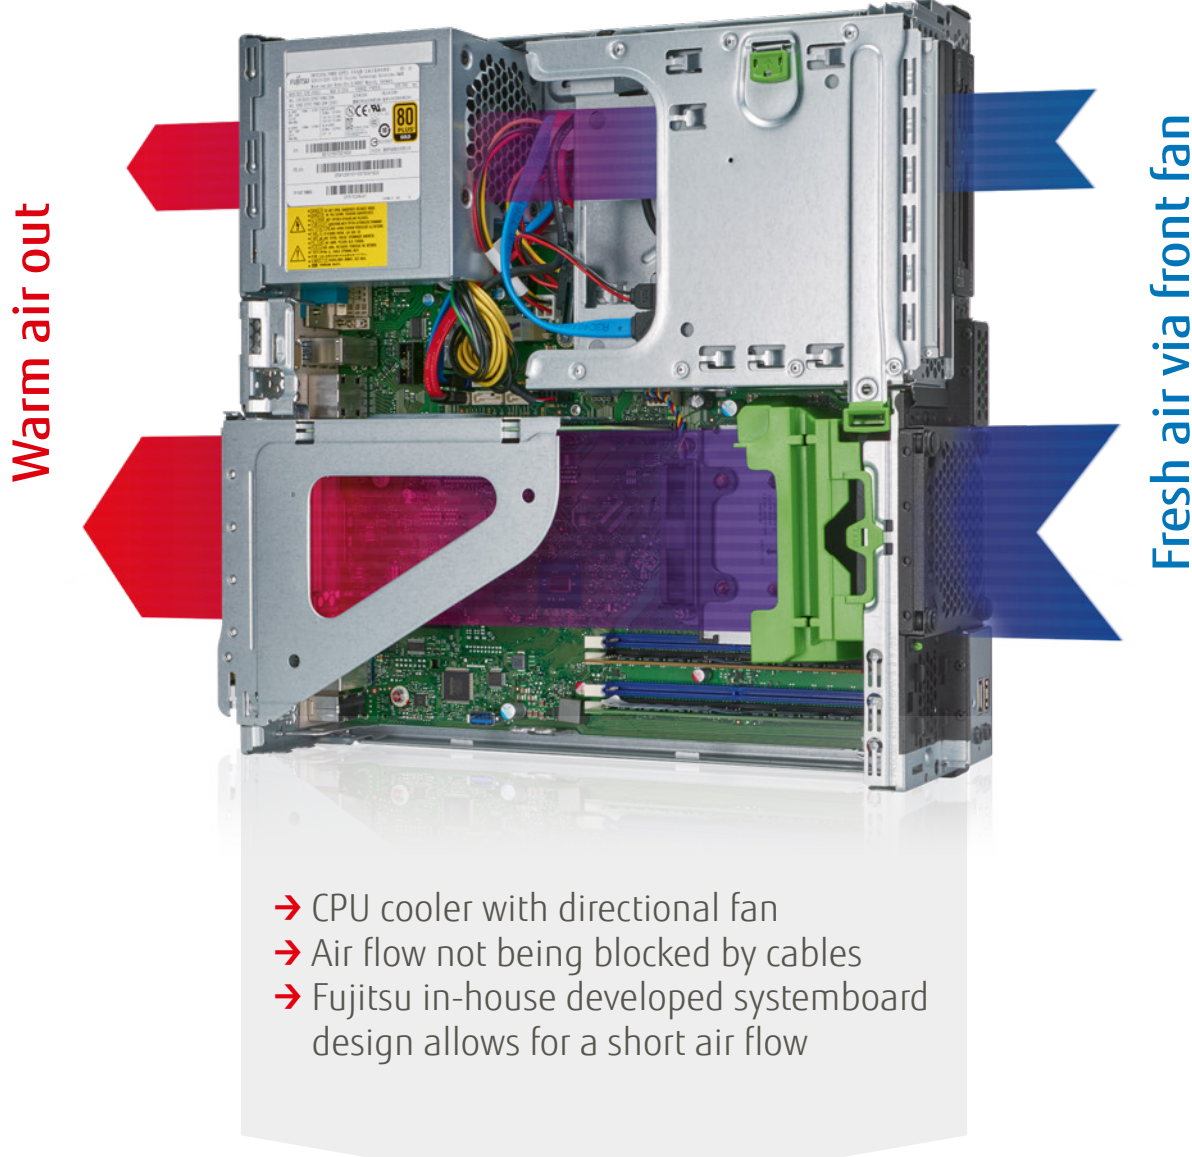

Sophisticated Cooling Concept

Covers all components of the CELSIUS J580 which produce heat

Even A Workstation Can Be Quiet

Enjoy a silent workplace environment