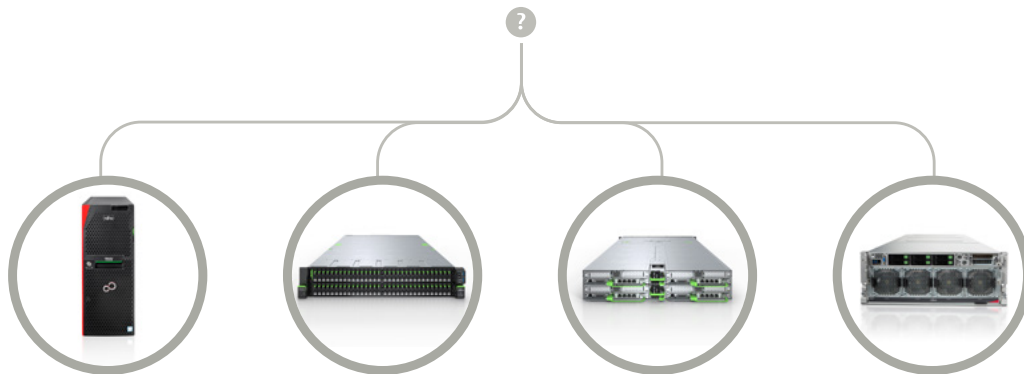

United Power anywhere: Fujitsu PRIMERGY Server with Windows Server 2022

Fujitsu's PRIMERGY server portfolio is the most comprehensive x86-based collection in the industry, offering a range of versatile, rack-optimized servers with outstanding performance and energy efficiency. These robust tower systems are quiet and easy to operate, and almost all of them can be rack-mounted with a simple conversion kit. Multi-node systems are also available, providing an ideal foundation for cloud, hyper-converged, and high-performance computing solutions. Additionally, there are GPU servers designed for high-grade AI, Data Science, and HPC workloads.

Companies can take advantage of the latest hardware by upgrading to Windows Server 2022 and the latest Fujitsu PRIMERGY Server generation. This combination, when paired with software, allows organizations to modernize their IT environments with innovative, cloud-ready technologies.

By leveraging the united power of Windows Server 2022 and Fujitsu Server PRIMERGY, businesses can enhance their security posture, manage any workload, and capitalize on the hybrid capabilities.