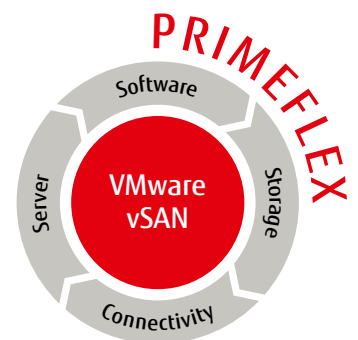

Fast track to your VMware hyper-converged IT

PRIMEFLEX for VMware vSAN

Hyper-converged infrastructures (HCI) are transforming the economics of IT. Unlike traditional infrastructures, HCI is software-defined, creating a next-generation data center foundation that's even more cost-efficient, resilient and adaptable to changing business scenarios.

Fujitsu Integrated System PRIMEFLEX for VMware vSAN is an integrated system that includes all the hardware and software to simplify deployment of a VMware-based hyper-converged IT infrastructure. It leverages high performance, energy-efficient Fujitsu PRIMERGY standard x86 servers and the market-leading VMware HCI software stack (VMware vSphere and vSAN) to reduce complexity and TCO in data center infrastructure.