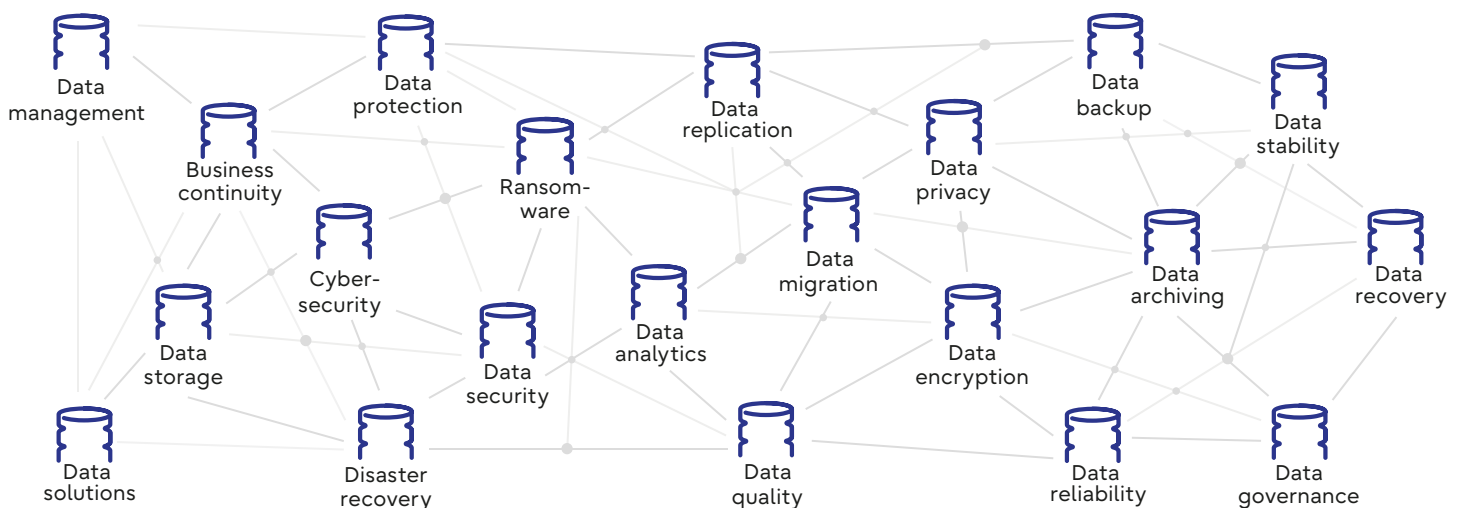

Ensure business resiliency and continuity

Knowing what data you have, where it is, and how you're using it is the first step to protecting it. Take control of your data protection and minimize risk. Gain complete visibility to ensure compliance with regulations. Easily manage, organize, and guarantee the reliability and resilience of your core applications. Optimize your infrastructure and environment for fast data recovery. Identify vulnerabilities and perform gap assessments so that you can restore them quickly and easily in an emergency.

We offer various assessment and consultative services to evaluate your company's situation as detailed as possible, to understand your existing infrastructure and data landscape, and to identify strengths, weaknesses, and potential areas for improvement.