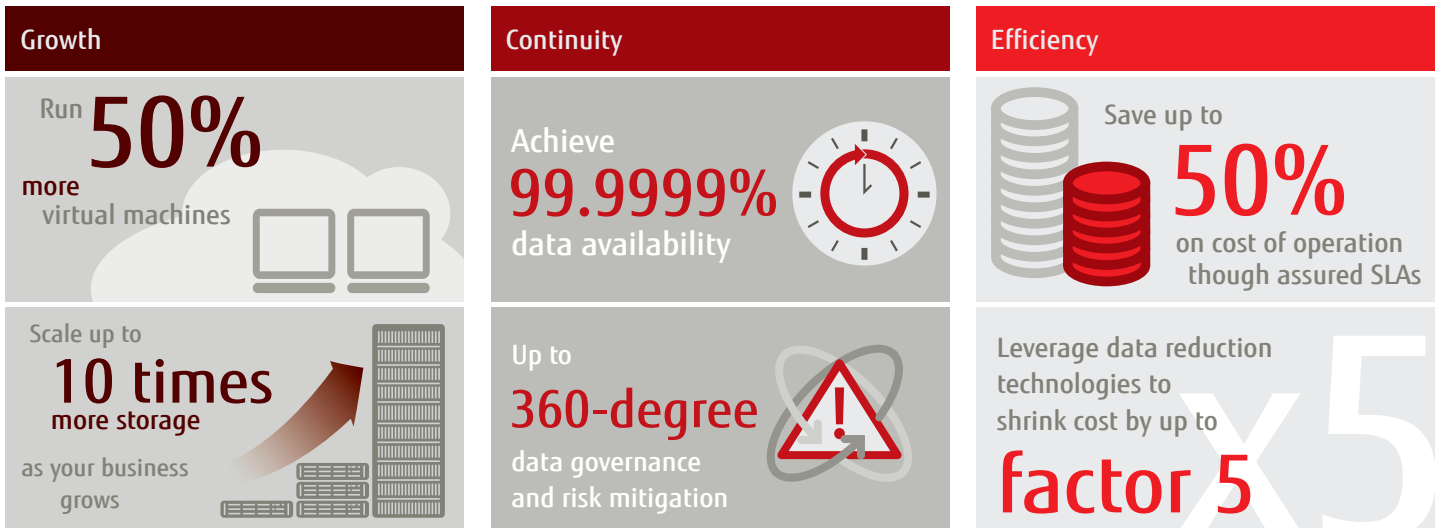

Facts & figures

ETERNUS DX S4 – Hardware specs

	ETERNUS DX60 S4	ETERNUS DX100 S4	ETERNUS DX200 S4	ETERNUS DX500 S4	ETERNUS DX600 S4	ETERNUS DX8900 S4
Max. Raw Capacity SSD	31 TB	4,424 TB	8,110 TB	16,220 TB	32,440 TB	141,558 TB
Max. Raw Capacity HDD	576 TB	1,728 TB	3,168 TB	6,336 TB	12,672 TB	80,064 TB
Max. Disk Drives	96	144	264	528	1,056	6,912
Max. System Memory	8 GB	32 GB	64 GB	256 GB	512 GB	18 TB
Host Interfaces	8/16 Gbps FC; 1/10 Gbps iSCSI; 6/12 Gbps SAS	8/16/32 Gbps FC; 1/10 Gbps iSCSI; 1/10 Gbps Ethernet; 12 Gbps SAS	8/16/32 Gbps FC; 1/10 Gbps iSCSI; 1/10 Gbps Ethernet; 12 Gbps SAS	8/16/32 Gbps FC; 1/10 Gbps iSCSI; 1/10 Gbps Ethernet	8/16/32 Gbps FC; 1/10 Gbps iSCSI; 1/10 Gbps Ethernet	8/16/32 Gbps FC; 1/10 Gbps iSCSI
Management software	ETERNUS SF software suite					

→ Learn more about Business-Centric Storage: bcs.global.fujitsu.com/

Published by
Fujitsu Limited

Copyright 2018 FUJITSU LIMITED

Fujitsu, the Fujitsu logo and Fujitsu brand names are trademarks or registered trademarks of Fujitsu Limited in Japan and other countries. Other company, product and service names may be trademarks or registered trademarks of their respective owners, the use of which by third parties for their own purposes may infringe the rights of such owners. Technical data are subject to modification and delivery subject to availability. Any liability that the data and illustrations are complete, actual or correct is excluded. All rights reserved. Intel, the Intel logo, Xeon, and Xeon Inside are trademarks or registered trademarks of Intel Corporation in the U.S. and/or other countries.