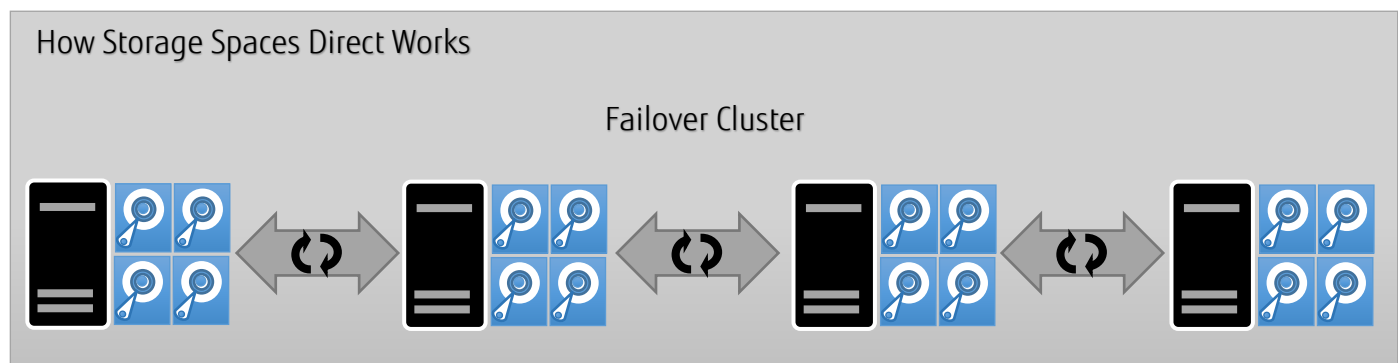

Datasheet

Windows Server 2016

Addendum: Storage Spaces Direct

A supplement to the [Windows Server 2016 Datasheet](#), this document provides information on hardware requirements for and availability of Storage Spaces Direct on Fujitsu PRIMERGY servers.

Storage Spaces Direct (S2D)

Storage Spaces Direct (S2D) is a powerful Windows Server 2016/2019 Datacenter feature that consolidates, through software manipulation, on-premises servers' physical drives into a virtual storage space that can be easily expanded or reduced as needed. For more information about S2D, please access [here](#).