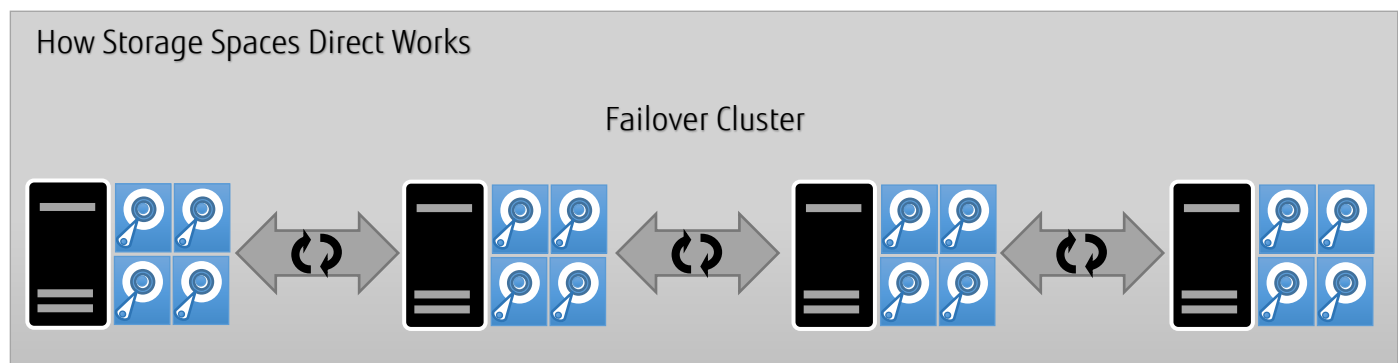

Datasheet

Windows Server 2019

Addendum: Storage Spaces Direct

A supplement to the [Windows Server 2019 Datasheet](#), this document provides information on hardware requirements for and availability of Storage Spaces Direct on Fujitsu PRIMERGY servers.

Storage Spaces Direct (S2D)

Storage Spaces Direct (S2D) is a powerful Windows Server 2016/2019 Datacenter feature that consolidates, through software manipulation, on-premises servers' physical drives into a virtual storage space that can be easily expanded or reduced as needed. For more information about S2D, please access [here](#).