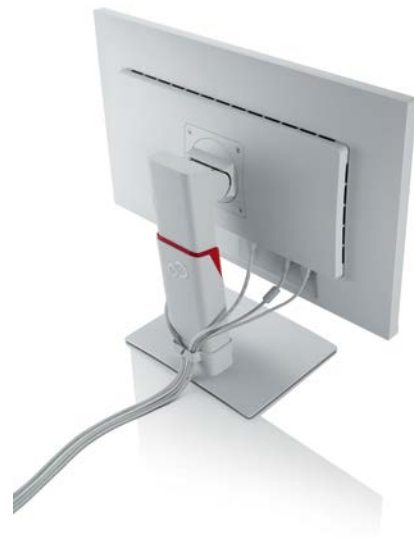

Data Sheet

FUJITSU Display P27-8 TE Pro

Widescreen Performance Display 68.5 cm (27 inch)
Advanced sensor for workplace security and user comfort

The FUJITSU Display P27-8 TE Pro has a 2560 x 1440 QHD resolution and comes with a thin bezel housing ideal for multi-monitor use scenarios. The monitor has a wide viewing angle that delivers consistent picture quality, a 100% sRGB color space coverage, ECO function, DisplayView™ IT Suite manageability software and a range of connectivity options ideal for medium- and large-sized businesses.

High performance QHD resolution monitor with IPS technology that delivers consistent clarity from any perspective

Thin bezel housing that gives you maximum display area ideal for multi-monitor installations

Front sensor on the display frame helps users activate human-centric features such as Auto Brightness, Presence sensing using DisplayView IT Suite software

Pre-calibrated for color ($\Delta E \leq 2$) and grey scale calibration as per Digital Imaging and Communications in Medicine (DICOM) Standards

Best choice for multi monitor environments due to DisplayPort 1.2 and DisplayPort output for daisy chaining. Bidirectional 90° rotation with Auto Pivot sensor.