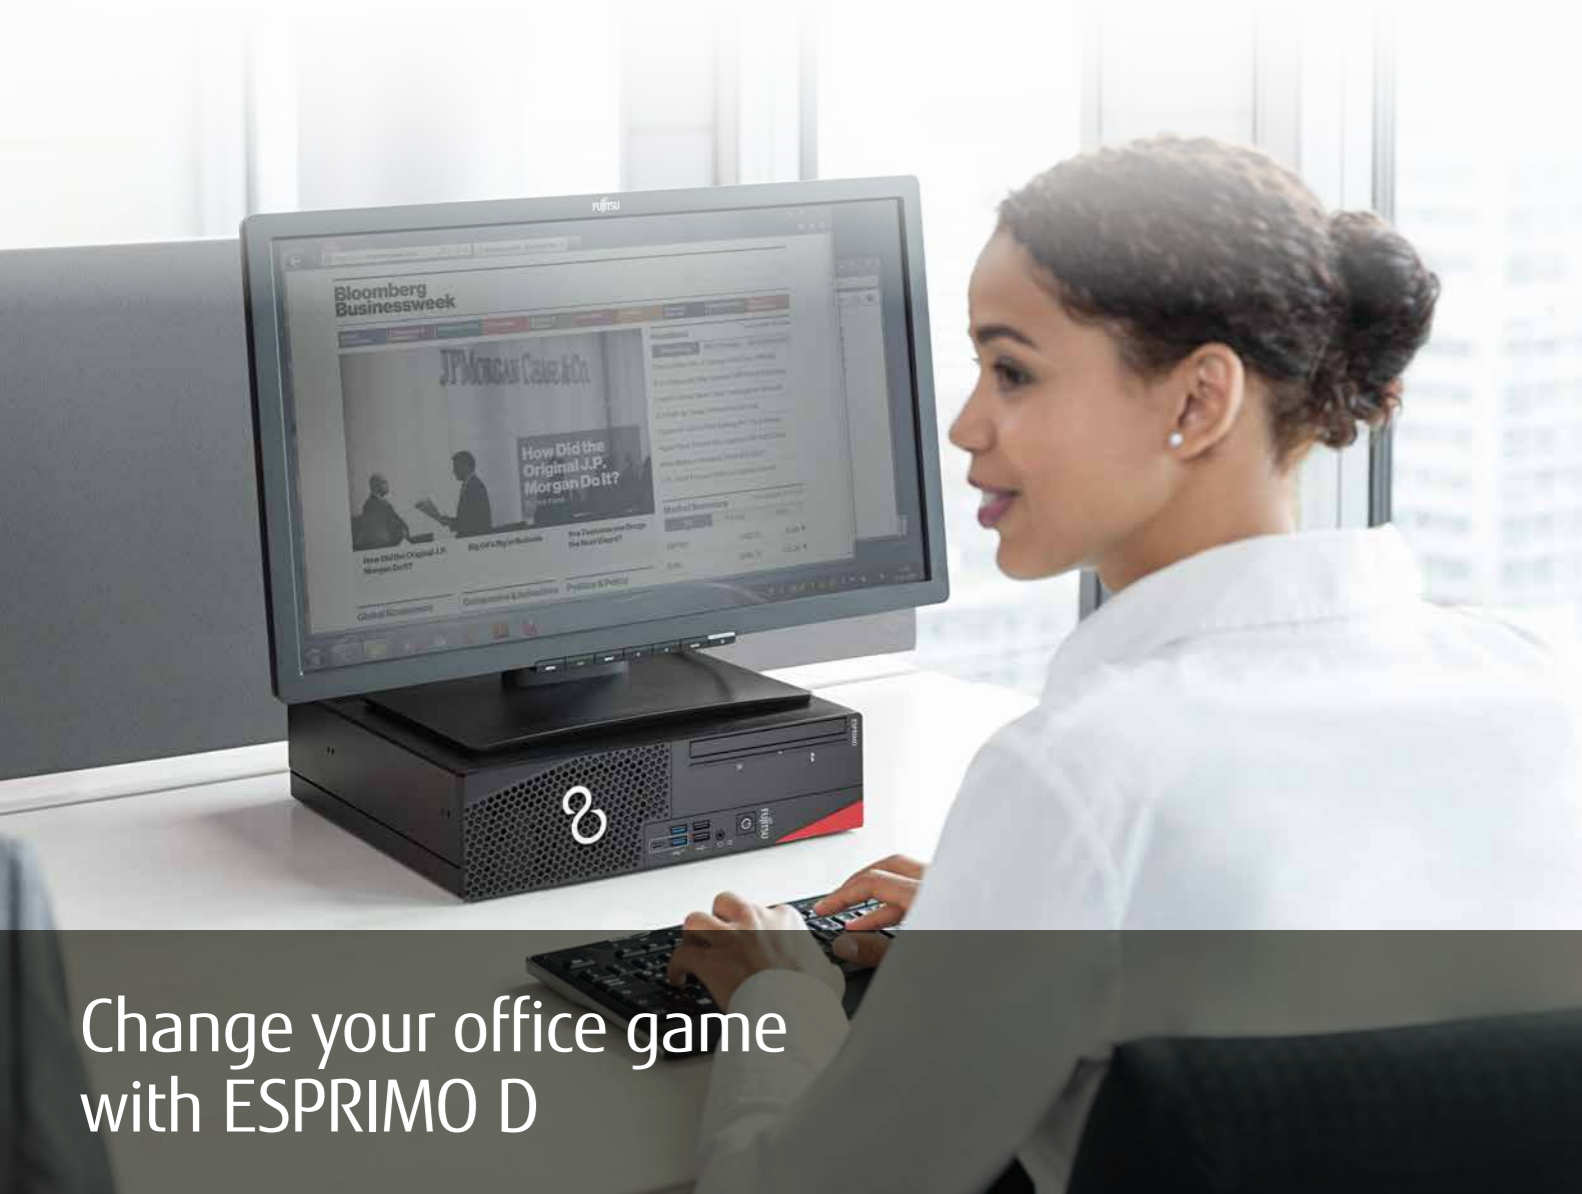

Expandable and configurable for **special applications**

Make it perfect

Whatever job you have in mind for the ESPRIMO D, you can create a custom environment for your work space with Fujitsu. Add a display – flat or curved, whatever size is right. Pick your perfect keyboard and mouse. Make your ESPRIMO D your own – with workplace accessories designed for perfect interaction.

The **Wireless Keyboard Set LX410** is an excellent desktop solution for users with plug-and-play technology. The elegant mouse with new, silent keys works on many surfaces due to its precise 1,600 dpi sensor.

Smarter,
smaller,
stronger
than ever

FUJITSU Desktop ESPRIMO D

FUJITSU

shaping tomorrow with you

Change your office game with ESPRIMO D

Put a FUJITSU Desktop ESPRIMO D on your desk – and accelerate your office apps with ease! The latest edition is more compact than ever, leaving more space on your desk. There's also less cabling because the ESPRIMO D can deliver power to your display. It also features the enterprise-grade security you would expect from a business device as well as the flexibility to bolt on extra performance when needed.