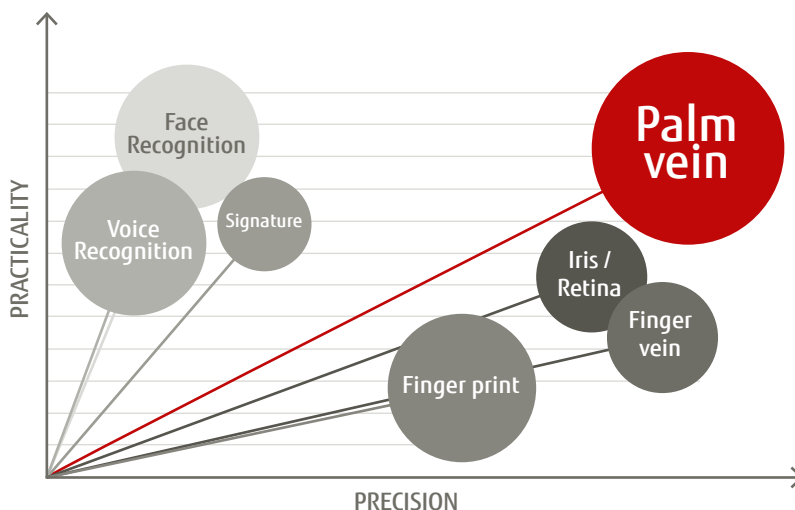

Who needs passwords when you have PalmSecure™?

There's no need to remember passwords anymore. Fujitsu makes things easy with its unique biometric-authentication method, based on palm veins. With Fujitsu's PalmSecure™ technology, users can confirm their identity by scanning their palm vein pattern. Security no longer revolves around authenticating passwords; it's all about

authenticating people. The Fujitsu PalmSecure™ palm vein scanner is available on numerous Fujitsu client computing devices, from tablets and Mini PCs to workstations, as well as external devices.

Fact file: Palm vein technology

- Palm veins are unique, and stay the same for life
- Biometric pattern hidden under the skin
- Cannot be forged
- Highly hygienic due to no-contact operation
- Easy and intuitive to use

Precision of Authentication Methods Compared